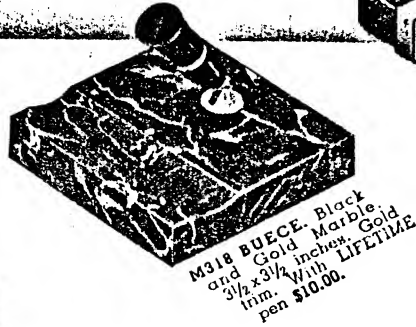

In the broad Sheaffer price and style range you'll find the perfect desk set gift for practically any gift occasion — Christmas, Birthdays, Graduations, Weddings, Confirmations, Mother's and Father's Day, and all the rest!

ON EVERY GIFT OCCASION

A SHEAFFER'S DRY-PROOF DESK SET IS APPROPRIATE

M338 BUEFO. Black Carrara. 3 1/2 x 3 1/2 inches. Gold trim. With LIFETIME pen \$10.00.

M368 BUEJL. Black Carrara. 3x3 1/2 inches. Gold trim. With LIFETIME pen \$10.00.